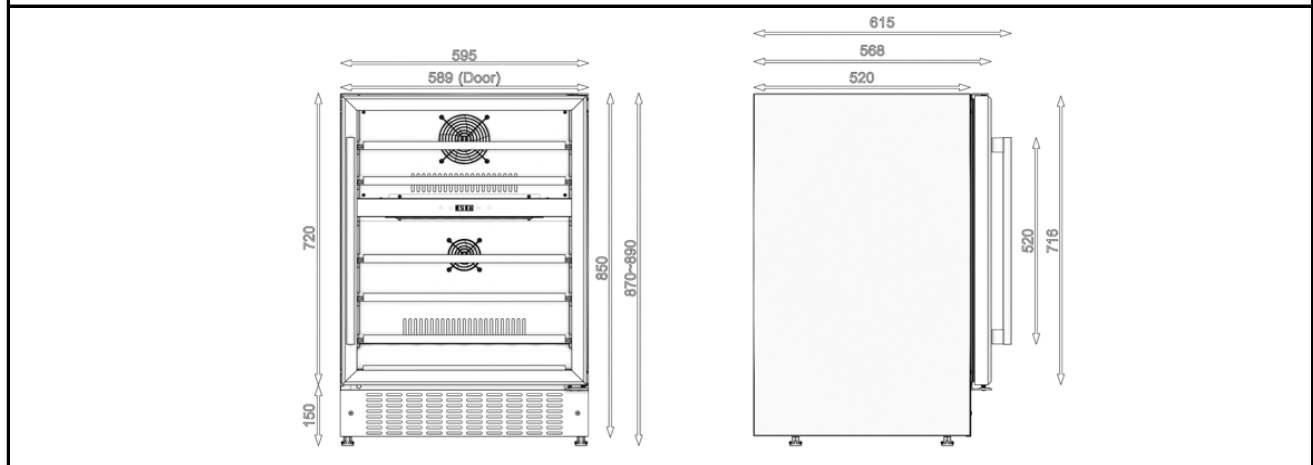

# Appliance Data Sheet

<b>Product Type</b>	<b>Wine Cooler</b>
<b>Product Code</b>	<b>WRWC60SSED</b>
	<b>Product Description</b>
	60cm Dual Zone Wine Cooler
	

## Features / Specification

Barcode	8422248616287
Colour	Stainless Steel
Wine Cooler Width	600mm
Bottle Capacity	46
Auto Defrost	Yes
Internal Light	LED Interior Light
LED Display	Yes
Controls	Touch LED Control
Noise Level	44dB
Adjustable Digital Thermostat	Yes
Temperature Range °C	5-22°C
Cooling System	Compressor Technology
Maximum Load	0.7A
Adjustable Feet	Yes
Shelf Type	Wooden Shelves

## Dimensions & Technical Information

Product Dimensions width x depth x height	595x570x870 mm
Packed Dimensions width x depth x height	660x625x930 mm
Product Weight (kg)	50kg Packed / 45kg Unpacked